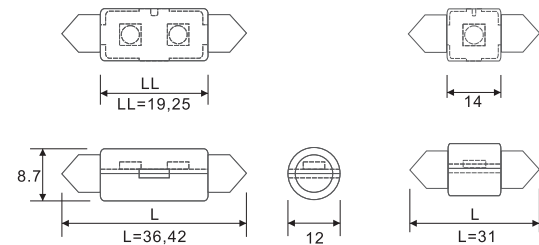

Festoon-Tube

Automotive LED Bulb with Festoon 31/36/42mm Base

12V and 24V available

31, 36, 42mm lengths available

■ Features

- » Same size as Xeon Festoon for 100% retrofit
- » No-polarity design, free of wrongly installation
- » Current stabilizing circuit inside
- » Day white and various colors for choice, bright and stylish
- » Vibration resistant, low heat, power saving and long life time
- » CE/RoHS compliant

■ Applications

- » Exterior license plate; interior reading, trunk light, etc.
- » Automobile, Aircraft, Boat, RV, Truck, etc.

■ Dimensions

Unit: mm
Weight: 2.5/3.1/4.0g (31/36/42mm)

■ Specifications

Model No.	LED Color	Color Temp.	Operating Voltage	Base	Total Power	Flux ^(±15%)	Viewing Angle
LA-FT-31-W2				31mm	0.3W	23~28 lm	
LA-FT-36-W2	White	5000~6300K	Auto12V or 24V	36mm	0.6W	38~45 lm	110°
LA-FT-42-W2				42mm	0.6W	38~45 lm	
LA-FT-31-B				31mm	0.3W	7 lm	
LA-FT-36-B	Blue	464~476nm	Auto12V or 24V	36mm	0.6W	12 lm	110°
LA-FT-42-B				42mm	0.6W	12 lm	